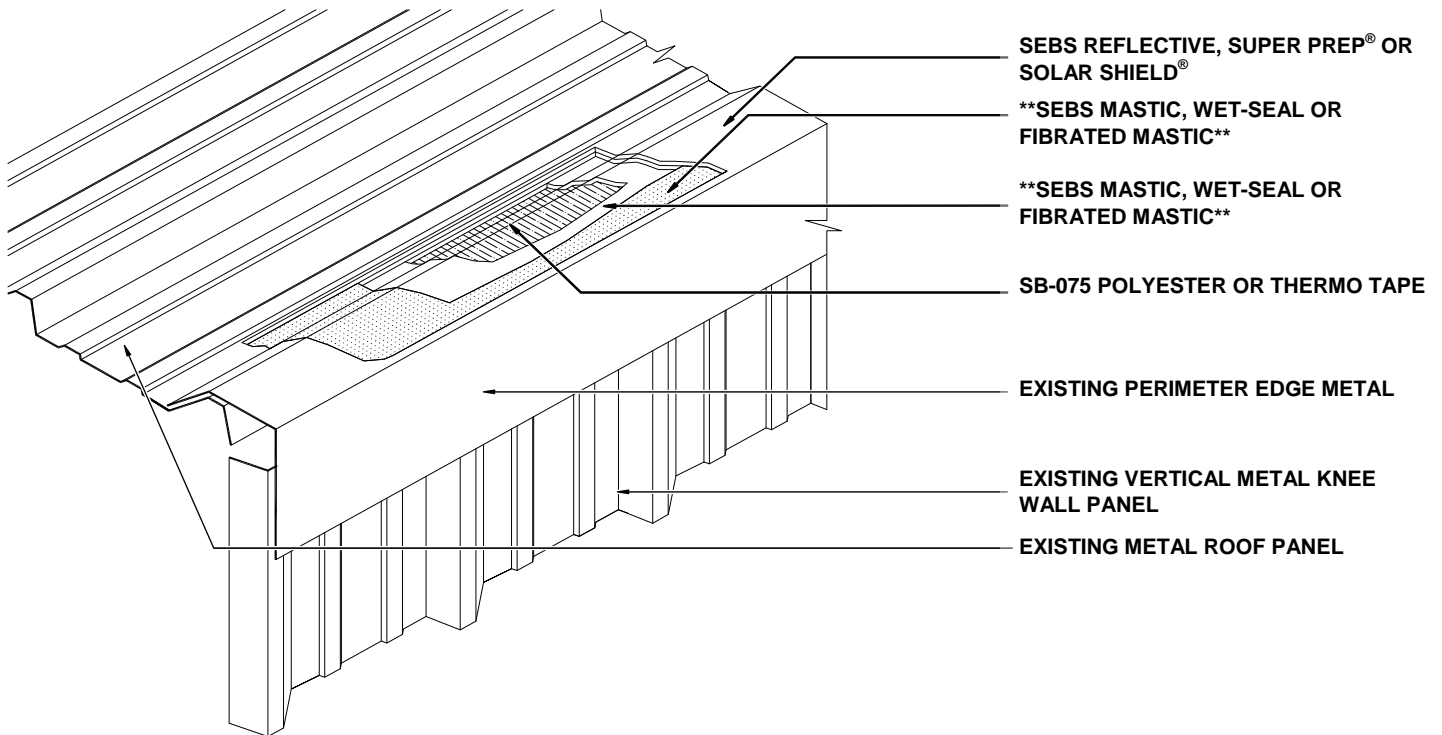

Since 1948

Eco-friendly, Sustainable Building Restoration Specialists

**RAKE EDGE / PERIMETER EDGE DETAIL**

**NOT TO SPECIFIC SCALE**

**\*\*INDICATES THIS PRODUCT MUST BE APPLIED OVER A CLEAN/PREPARED SUBSTRATE PER SYSTEM GUIDE SPECIFICATIONS\*\***